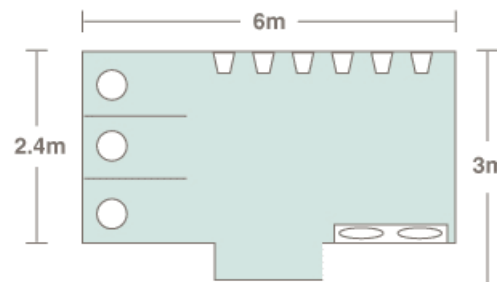

#### Features

- 6 Pans
- 2 Hand Basins
- Large Mirror
- Lighting
- Liquid Soap and Paper Handtowel

#### Features

- 6 Urinals
- 3 Pans
- 2 Hand Basins
- Large Mirror
- Lighting
- Liquid Soap and Paper Handtowel

### Specifications

**Size** 6 meters x 3 meters

**Height** 3 meters

**Weight** 4000kg unloaded, 8000kg loaded

**Power** 10amp GPO outlet (single phase)

**Waste** 4000 Litres

**Water** Normal Garden tap required