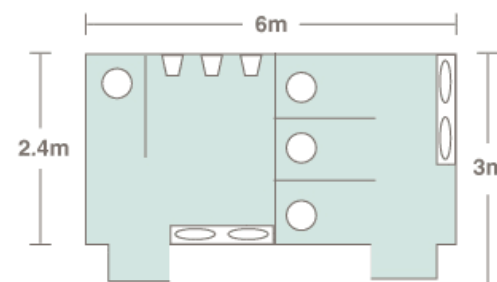

#### Features

- 6 Urinals
- 3 Pans
- 2 Hand Basins
- Large Mirror
- Lighting
- Liquid Soap and Paper Handtowel

### Specifications

**Size** 6 meters x 3 meters

**Height** 3 meters

**Weight** 4000kg unloaded, 8000kg loaded

**Power** 10amp GPO outlet (single phase)

**Waste** 4000 Litres

**Water** Normal Garden tap required