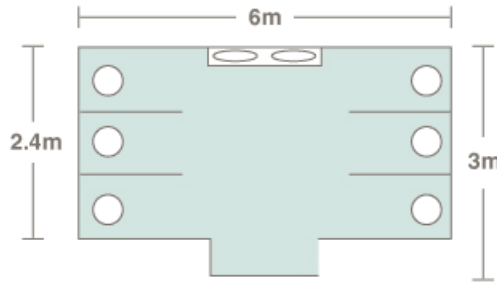

#### Features

- 6 Pans
- 2 Hand Basins
- Large Mirror
- Lighting
- Liquid Soap and Paper Handtowel

#### Features Male

- 1 Pan
- 3 Urinals
- 2 Hand Basins
- Large Mirror
- Lighting
- Liquid Soap and Paper Handtowel

### Specifications

**Size** 6 meters x 3 meters

**Height** 3 meters

**Weight** 4000kg unloaded, 8000kg loaded

**Power** 10amp GPO outlet (single phase)

**Waste** 4000 Litres

**Water** Normal Garden tap required