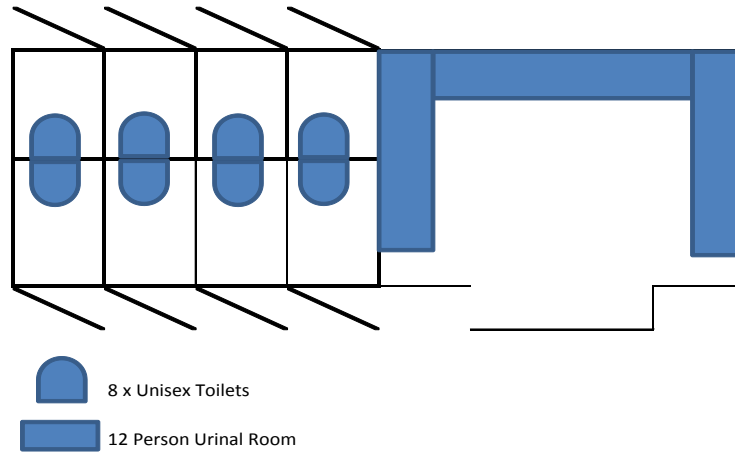

Crowd Mover

A portable toilet block with 8 Unisex cubicles and a 12 man urinal space

Specifications

Weight: 4000kg

Dimensions: Footprint: L: 6000mm x W: 2400mm When Privacy Screen is open: L: 6000mm x W: 3000mm

Tank Capacity: 4000Litres

Connections: Requires water connection and 15amp power lead (for lighting at night)